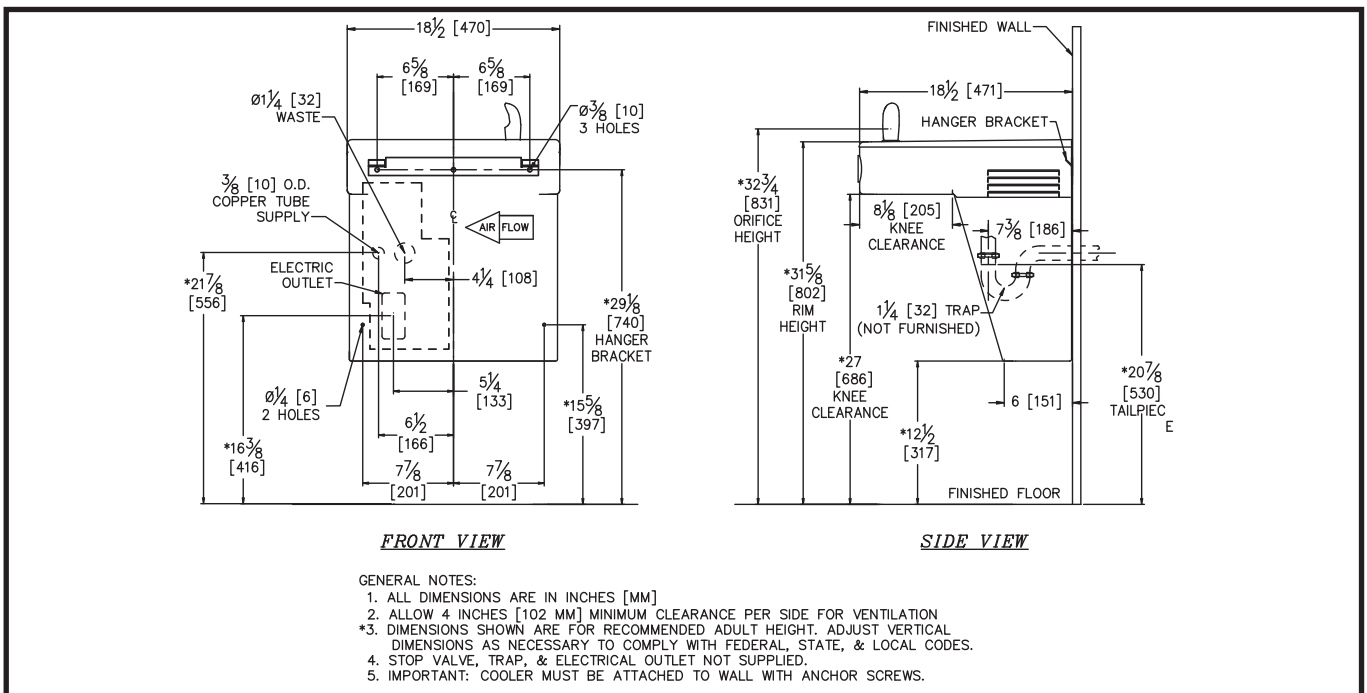

As improvements in the design and performance of RBA products are continuous, specifications may be subject to change without notice. The illustrations and descriptions herein are applicable to production as of the date of this Technical Data Sheet. Revised 07/12

© 2012 by RBA Group TD/Model RBA2730&RBA2733-Series/0712

SYDNEY • MELBOURNE • BRISBANE • PERTH • AUCKLAND

Australia 1300 788 778 • sales@rba.com.au • www.rba.com.au

New Zealand 0800 722 111 • sales@rbagroup.co.nz • www.rbagroup.co.nz