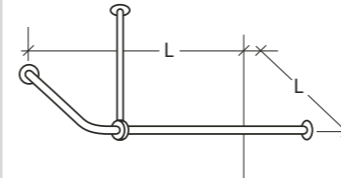

RBA4170-SERIES | 90° ANGLED SHOWER CURTAIN RAIL - STAINLESS STEEL TUBING

1. 25mm Diameter, 1000mm Ceiling Support
   - Satin Finished Stainless Steel, concealed fixings
   - For use with B204.1 hooks
   - For use with B204-2 and B204-3 vinyl shower curtains
2. Available options:
   • RBA4170-120: 1200mm Square
   • RBA4170-150: 1500mm Square
   • RBA4170-777-001: 1635mm x 1135mm